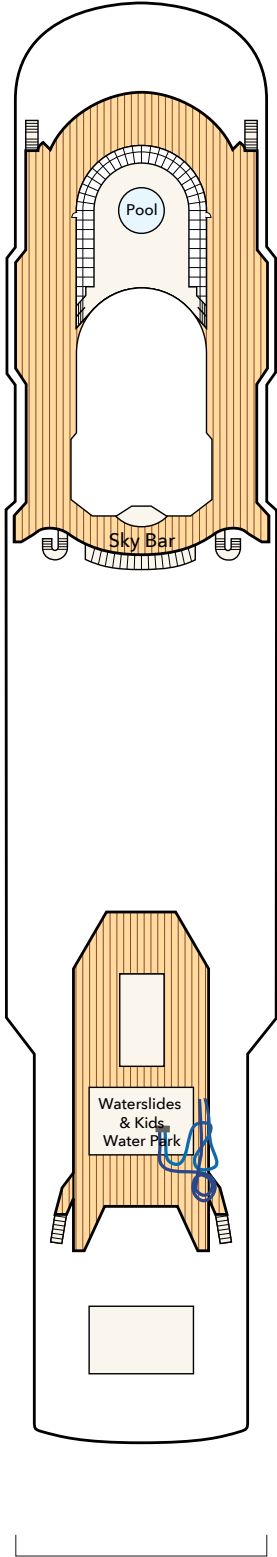

Star Scorpio Deck Plans

DECK 15

Water Activities & Bar