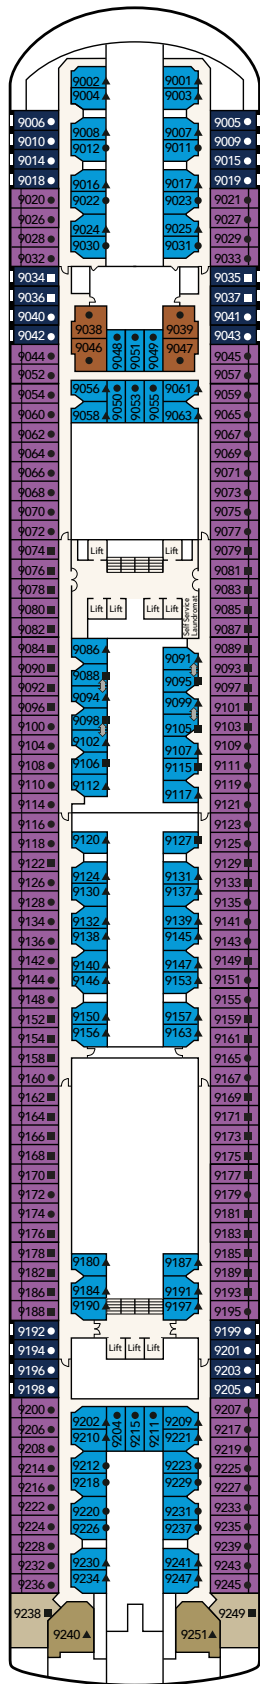

DECK 9

Suites, Balcony, Oceanview & Interior Staterooms