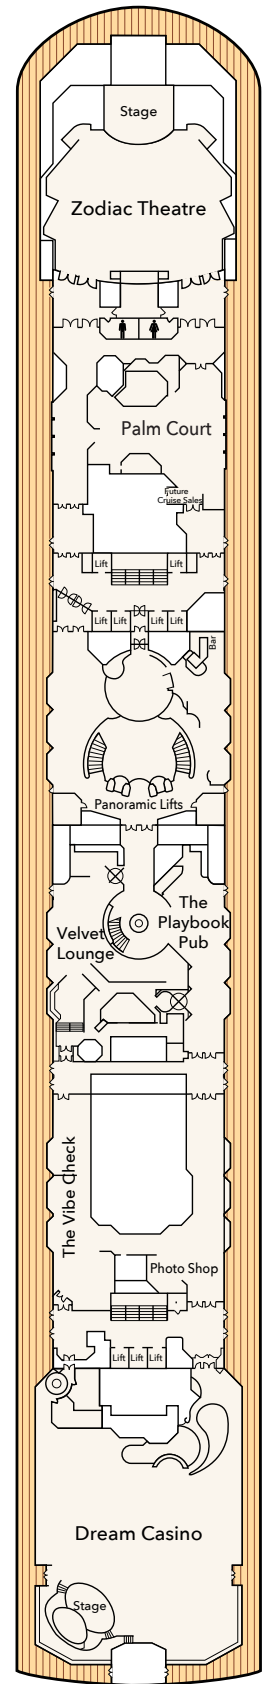

DECK 7

Main Theatre, Bars & Entertainment Venues