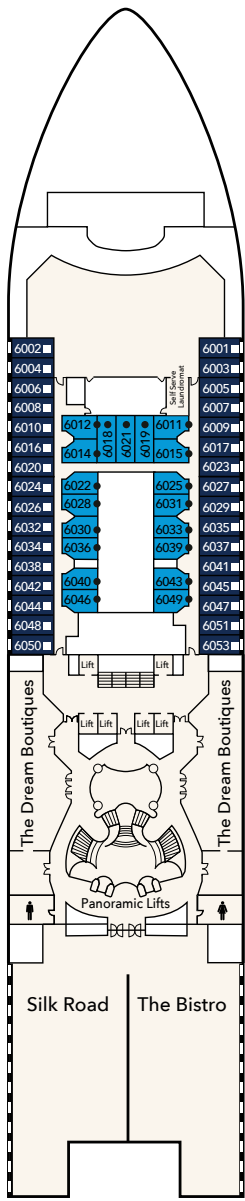

DECK 6

Restaurants, Retail Venues, Oceanview & Interior Staterooms