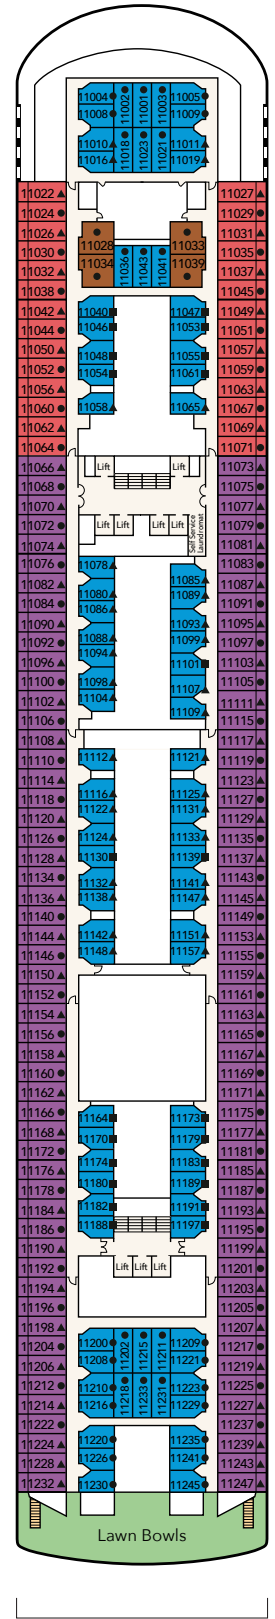

# Star Scorpio Deck Plans

**DECK 15**

Water Activities & Bar

**DECK 14**

Hot tub, Adventure Park, Restaurants & Bar

**DECK 12**

Water Activities, Adventure Park, Wellness & Fitness Centre, Little Dreamers Club, Bar & Suites