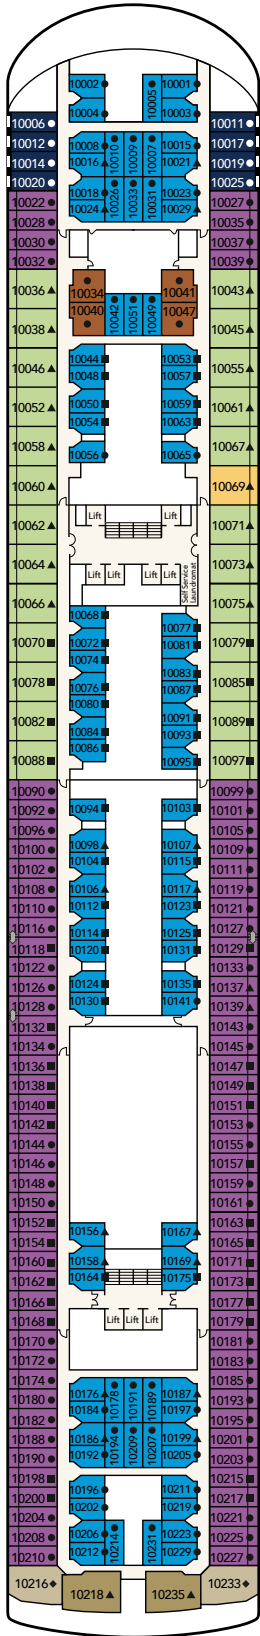

DECK 10

Suites, Balcony, Oceanview & Interior Staterooms